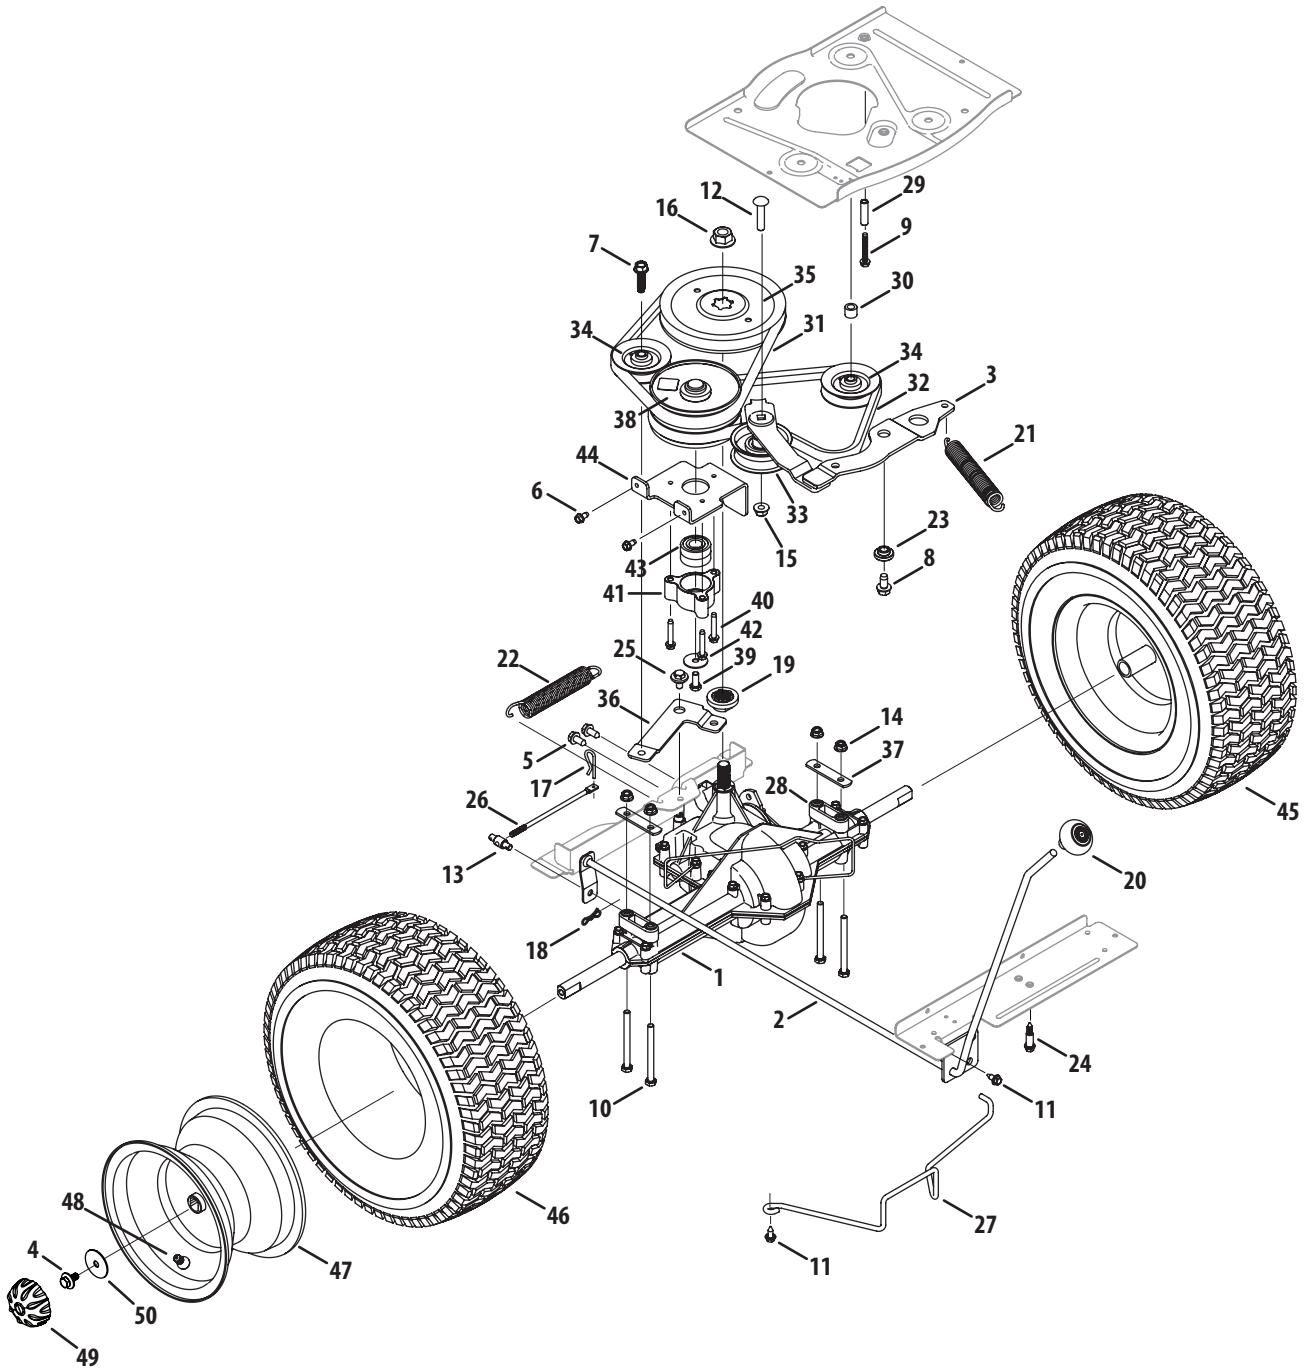

Drive System

Ref. No.	Part No.	Description	Ref. No.	Part No.	Description
1	918-05056A	Transmission Assembly	26	747-05593	Shift Rod
2	647-04262C	Shift Handle Assembly	27	747-06126	Deck Belt Keeper, 30"
3	683-04768A	Drive Assembly Idler	28	948-0334	Spacer
4	710-05339	Screw, 5/16-24 x .750	29	750-04456	Spacer, .260 X .372 X 1.420
5	710-04484	Tap Screw, 5/16-18, .750	30	750-05563	Spacer, .385 x .625 x .500
6	710-0599	Tap Screw, 1/4-20, 0.500	31	954-05040	V-Belt, 5L:35.25
7	710-06016	Screw, 3/8-16 x 1.375	32	954-04331	V-Belt, 5L:35.28
8	710-0623	Tap Screw, 3/8-16, 0.750	33	756-04224	Flat Idler Pulley, 2.75 OD
9	710-1026	Screw, 1/4-20 x 1.750	34	756-04325	V-Type Idler Pulley, 3.06
10	710-1266	Hex Cap Screw, 5/16-18 x 3.5, Gr5	35	756-04464	V-Type Pulley, 6.56
11	710-1652	Tap Screw, 1/4-20 x .625	36	783-07248	Rear Idler Arm Bracket
12	710-0560	Screw, Carriage: 3/8-16 x 1.75"	37	783-08131	Transaxle Mounting Bracket
13	711-06141	Adjustable Ferrule, 1/4-20 X 1.00	38	956-04015A	Variable Speed Pulley Assembly
14	712-04063	Flange Locknut, 5/16-18	39	710-0627	Hex Head Lock Screw, 5/16-24:.750
15	712-04065	Flange Lock Nut, 3/8-16	40	710-0778	Tap Screw, 1/4-20:1.500
16	712-0700	Flange Nut, 9/16-18	41	718-04261	Bearing Cup
17	914-0209	Internal Cotter Pin, .125 Dia.	42	736-0362	Flat Washer, .330x1.250x.060
18	714-04040	Bow-Tie Cotter Pin	43	941-0600	Ball Bearing, 17 X 40 X 12
19	718-04407	Pulley Hub, 5/8 Spline	44	783-08210	Variable Bracket
20	720-04028	Shift Knob	45	634-0139	Complete Wheel Assembly
21	732-0459C	Extension Spring, .94 Dia. X 6.74 Lg.	46	734-04641	Tire, 16 x 6.5 x 8 Sq. Shldr.
22	732-04934	Extension Spring, .97 OD X 6.18	47	634-04174	Rim Assembly, 8.0 x 5.38
23	738-0372B	Shoulder Spacer, 1.00 X .38 X .38	48	934-0255	Air Valve
24	738-05016	Shoulder Screw, .368 x .75, 1/4-20	49	731-2290A	Hub Cap
25	738-05019	Shoulder Screw, .560 x .165, 5/16-18	50	736-0430	Flat Washer, .35 x 1.59 x .062